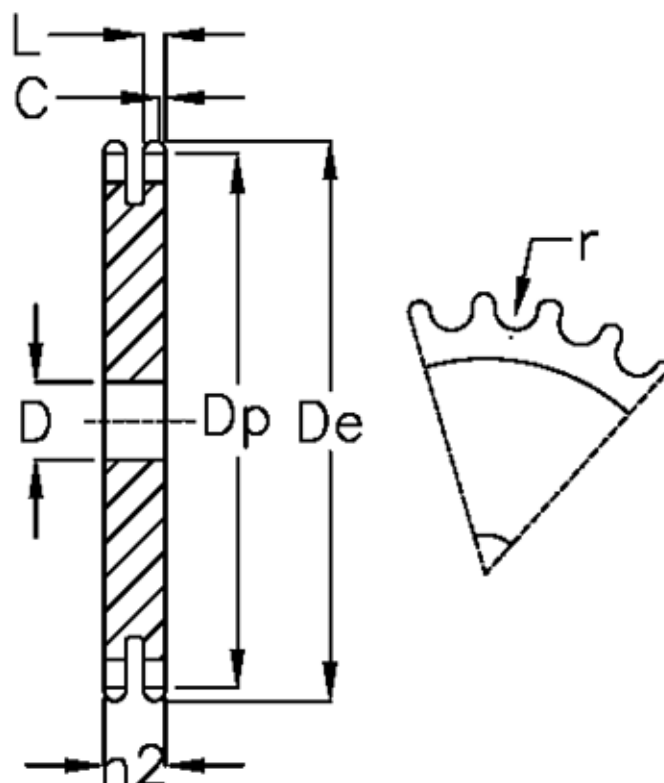

Article number: 616022009019

Description: Plate wheel 20 B-2 Z=19 duplex

## Measures

C	= 4
D	= 25
De	= 208.1
Dp	= 192.91
For chain size	= 1 1/4 x 3/4
For chain type	= 20 B-2
h2	= 54.6
L	= 18.2

Number of teeth	= 19
r	= 19.05